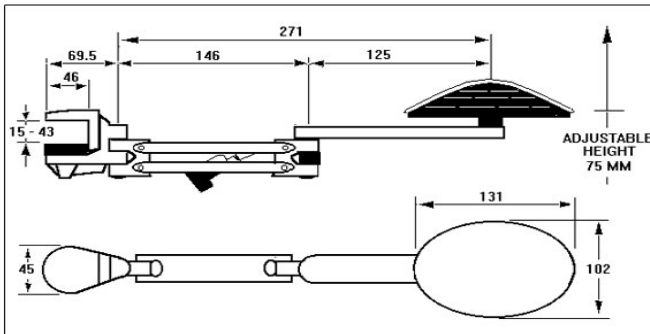

Model #

Product Description

330000

▶ Standard ErgoRest in Grey.
Standard desk Clamp 15-43mm

332020

▶ As above but finished in black.

330100

▶ Standard ErgoRest in Grey.
Large desk Clamp 34-64mm

332120

▶ As above but finished in black.

330011

▶ ErgoRest with longer armrest pad.
Desk Clamp 15-43mm
Finished in Grey

330111

▶ ErgoRest with longer armrest pad.
Desk Clamp 34-64mm
Finished in Grey

330013

▶ ErgoRest with longer armrest and
standard armrest pad.
Desk Clamp 15-43mm
Finished in Grey

330113

▶ ErgoRest with longer armrest and
standard armrest pad.
Desk Clamp 34-64mm
Finished in Grey

330016

▶ ErgoRest with longer armrest and
longer armrest pad.
Desk Clamp 15-43mm
Finished in Grey

332020

▶ ErgoRest with longer armrest and
longer armrest pad.
Desk Clamp 34-64mm
Finished in Grey

| Model # | Product Description |
|---------------|--|
| 331000 | ▶ ErgoRest in Grey with vertical extension risers. Standard desk Clamp 15-43mm |
| 331100 | ▶ ErgoRest in Grey with vertical extension risers. Large desk Clamp 34-64mm |
| 331011 | ▶ ErgoRest in Grey with longer armrest pad and vertical extension risers. Standard desk Clamp 15-43mm |
| 331013 | ▶ ErgoRest in Grey with longer armrest and vertical extension risers. Standard desk Clamp 15-43mm |
| 331016 | ▶ ErgoRest in Grey with longer armrest; longer armrest pad and vertical extension risers. Standard desk Clamp 15-43mm |
| 338000 | ▶ ErgoRest in Grey with Electro Static Discharge. Standard desk Clamp 15-43mm |
| 338100 | ▶ ErgoRest in Grey with Electro Static Discharge. Large desk Clamp 34-64mm |
| 338013 | ▶ ErgoRest in Grey with Electro Static Discharge and a longer armrest. Standard desk Clamp 15-43mm |
| 338113 | ▶ ErgoRest in Grey with Electro Static Discharge and a longer armrest and longer armrest pad.. Standard desk Clamp 15-43mm |