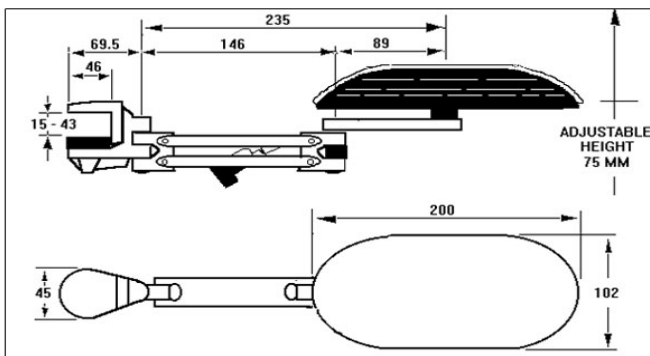

Model #

Product Description

330000

▶ Standard ErgoRest in Grey.
Standard desk Clamp 15-43mm

332020

▶ As above but finished in black.

330100

▶ Standard ErgoRest in Grey.
Large desk Clamp 34-64mm

332120

▶ As above but finished in black.

330011

▶ ErgoRest with longer armrest pad.
Desk Clamp 15-43mm
Finished in Grey

330111

▶ ErgoRest with longer armrest pad.
Desk Clamp 34-64mm
Finished in Grey

330013

▶ ErgoRest with longer armrest and
standard armrest pad.
Desk Clamp 15-43mm
Finished in Grey

330113

▶ ErgoRest with longer armrest and
standard armrest pad.
Desk Clamp 34-64mm
Finished in Grey

330016

▶ ErgoRest with longer armrest and
longer armrest pad.
Desk Clamp 15-43mm
Finished in Grey

332020

Model #

Product Description

339000

▶ ErgoRest in Grey with vertical extension risers and Electro Static Discharge. Standard desk Clamp 15-43mm

339100

▶ ErgoRest in Grey with vertical extension risers and Electro Static Discharge. Large desk Clamp 34-64mm