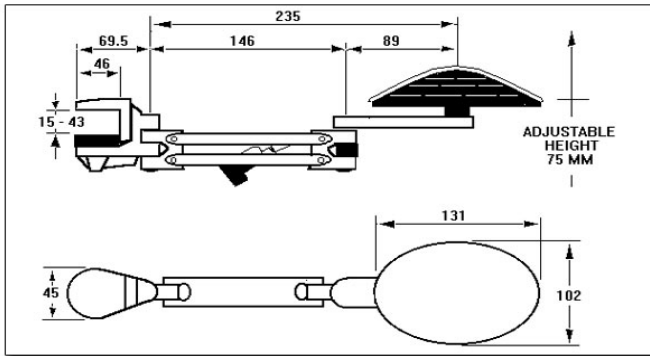

Model #

Product Description

330000

▶ Standard ErgoRest in Grey.
Standard desk Clamp 15-43mm

332020

▶ As above but finished in black.

330100

▶ Standard ErgoRest in Grey.
Large desk Clamp 34-64mm

332120

▶ As above but finished in black.

330011

▶ ErgoRest with longer armrest pad.
Desk Clamp 15-43mm
Finished in Grey

330111

▶ ErgoRest with longer armrest pad.
Desk Clamp 34-64mm
Finished in Grey

330013

▶ ErgoRest with longer armrest and
standard armrest pad.
Desk Clamp 15-43mm
Finished in Grey

330113

▶ ErgoRest with longer armrest and
standard armrest pad.
Desk Clamp 34-64mm
Finished in Grey

330016

▶ ErgoRest with longer armrest and
longer armrest pad.
Desk Clamp 15-43mm
Finished in Grey

332020

▶ ErgoRest with longer armrest and
longer armrest pad.
Desk Clamp 34-64mm
Finished in Grey

| Model # | Product Description |
|---------------|--|
| 331000 | ▶ ErgoRest in Grey with vertical extension risers. Standard desk Clamp 15-43mm |
| 331100 | ▶ ErgoRest in Grey with vertical extension risers. Large desk Clamp 34-64mm |
| 331011 | ▶ ErgoRest in Grey with longer armrest pad and vertical extension risers. Standard desk Clamp 15-43mm |
| 331013 | ▶ ErgoRest in Grey with longer armrest and vertical extension risers. Standard desk Clamp 15-43mm |
| 331016 | ▶ ErgoRest in Grey with longer armrest; longer armrest pad and vertical extension risers. Standard desk Clamp 15-43mm |
| 338000 | ▶ ErgoRest in Grey with Electro Static Discharge. Standard desk Clamp 15-43mm |
| 338100 | ▶ ErgoRest in Grey with Electro Static Discharge. Large desk Clamp 34-64mm |
| 338013 | ▶ ErgoRest in Grey with Electro Static Discharge and a longer armrest. Standard desk Clamp 15-43mm |
| 338113 | ▶ ErgoRest in Grey with Electro Static Discharge and a longer armrest and longer armrest pad.. Standard desk Clamp 15-43mm |