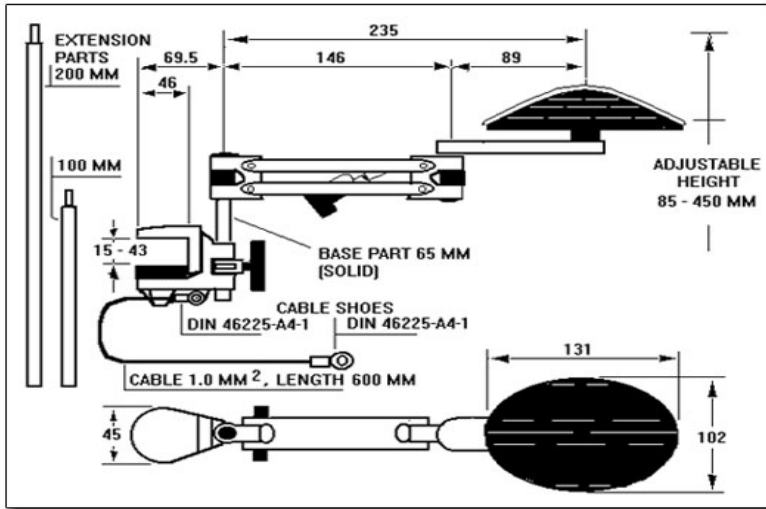

Model #

Product Description

330000

▶ Standard ErgoRest in Grey.
Standard desk Clamp 15-43mm

332020

▶ As above but finished in black.

330100

▶ Standard ErgoRest in Grey.
Large desk Clamp 34-64mm

330113

▶ ErgoRest with longer armrest and
standard armrest pad.
Desk Clamp 34-64mm
Finished in Grey

330016

▶ ErgoRest with longer armrest and
longer armrest pad.
Desk Clamp 15-43mm
Finished in Grey

332020

▶ ErgoRest with longer armrest and
longer armrest pad.
Desk Clamp 34-64mm
Finished in Grey

| Model # | Product Description |
|---------------|--|
| 331000 | ▶ ErgoRest in Grey with vertical extension risers. Standard desk Clamp 15-43mm |
| 331100 | ▶ ErgoRest in Grey with vertical extension risers. Large desk Clamp 34-64mm |
| 331011 | ▶ ErgoRest in Grey with longer armrest pad and vertical extension risers. Standard desk Clamp 15-43mm |
| 331013 | ▶ ErgoRest in Grey with longer armrest and vertical extension risers. Standard desk Clamp 15-43mm |
| 331016 | ▶ ErgoRest in Grey with longer armrest; longer armrest pad and vertical extension risers. Standard desk Clamp 15-43mm |
| 338000 | ▶ ErgoRest in Grey with Electro Static Discharge. Standard desk Clamp 15-43mm |
| 338100 | ▶ ErgoRest in Grey with Electro Static Discharge. Large desk Clamp 34-64mm |
| 338013 | ▶ ErgoRest in Grey with Electro Static Discharge and a longer armrest. Standard desk Clamp 15-43mm |
| 338113 | ▶ ErgoRest in Grey with Electro Static Discharge and a longer armrest and longer armrest pad.. Standard desk Clamp 15-43mm |

Model #

Product Description

339000

▶ ErgoRest in Grey with vertical extension risers and Electro Static Discharge. Standard desk Clamp 15-43mm

339100

▶ ErgoRest in Grey with vertical extension risers and Electro Static Discharge. Large desk Clamp 34-64mm