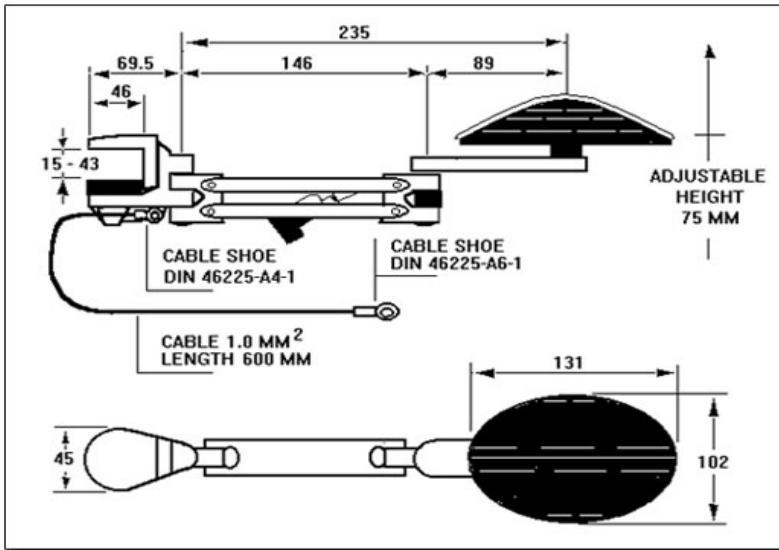

Model #

Product Description

330000

▶ Standard ErgoRest in Grey.
Standard desk Clamp 15-43mm

332020

▶ As above but finished in black.

330100

▶ Standard ErgoRest in Grey.
Large desk Clamp 34-64mm

330113

▶ ErgoRest with longer armrest and
standard armrest pad.
Desk Clamp 34-64mm
Finished in Grey

330016

▶ ErgoRest with longer armrest and
longer armrest pad.
Desk Clamp 15-43mm
Finished in Grey

332020

▶ ErgoRest with longer armrest and
longer armrest pad.
Desk Clamp 34-64mm
Finished in Grey

| Model # | Product Description |
|---------------|--|
| 331000 | ▶ ErgoRest in Grey with vertical extension risers. Standard desk Clamp 15-43mm |
| 331100 | ▶ ErgoRest in Grey with vertical extension risers. Large desk Clamp 34-64mm |
| 331011 | ▶ ErgoRest in Grey with longer armrest pad and vertical extension risers. Standard desk Clamp 15-43mm |
| 331013 | ▶ ErgoRest in Grey with longer armrest and vertical extension risers. Standard desk Clamp 15-43mm |
| 331016 | ▶ ErgoRest in Grey with longer armrest; longer armrest pad and vertical extension risers. Standard desk Clamp 15-43mm |
| 338000 | ▶ ErgoRest in Grey with Electro Static Discharge. Standard desk Clamp 15-43mm |
| 338100 | ▶ ErgoRest in Grey with Electro Static Discharge. Large desk Clamp 34-64mm |
| 338013 | ▶ ErgoRest in Grey with Electro Static Discharge and a longer armrest. Standard desk Clamp 15-43mm |
| 338113 | ▶ ErgoRest in Grey with Electro Static Discharge and a longer armrest and longer armrest pad.. Standard desk Clamp 15-43mm |

Model #

Product Description

339000

▶ ErgoRest in Grey with vertical extension risers and Electro Static Discharge. Standard desk Clamp 15-43mm

339100

▶ ErgoRest in Grey with vertical extension risers and Electro Static Discharge. Large desk Clamp 34-64mm