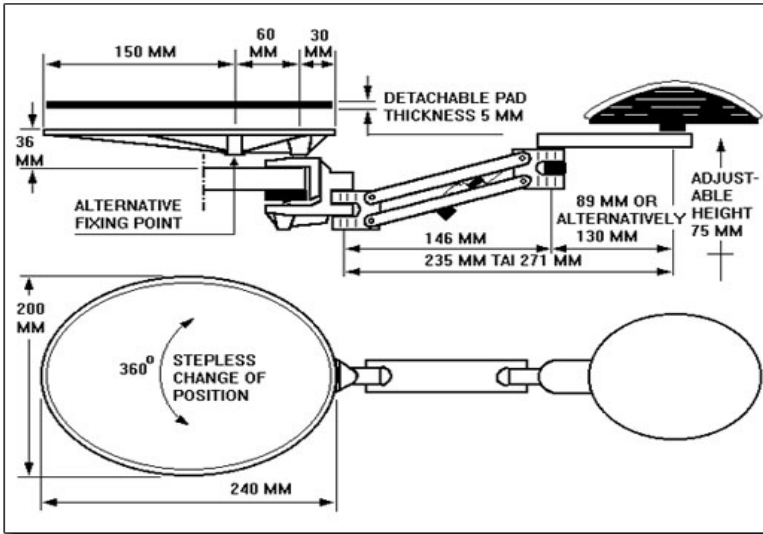

Model #

Product Description

339000

▶ ErgoRest in Grey with vertical extension risers and Electro Static Discharge. Standard desk Clamp 15-43mm

339100

▶ ErgoRest in Grey with vertical extension risers and Electro Static Discharge. Large desk Clamp 34-64mm

339013

▶ ErgoRest in Grey with longer armrest; vertical extension risers Electro Static Discharge. Standard desk Clamp 15-43mm

339113

▶ ErgoRest in Grey with longer armrest; longer armrest pad; vertical extension risers and Electro Static Discharge. Large desk Clamp 34-64mm