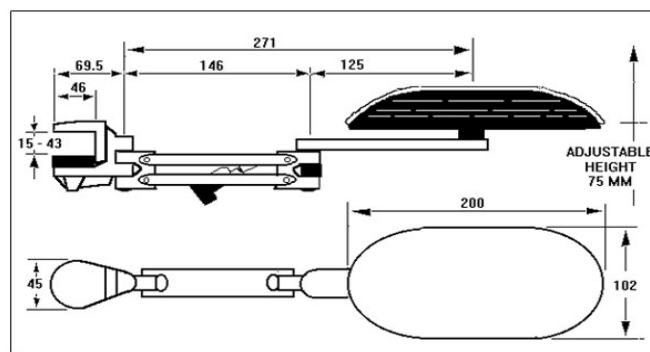

Model #

Product Description

330000

▶ Standard ErgoRest in Grey.
Standard desk Clamp 15-43mm

332020

▶ As above but finished in black.

330100

▶ Standard ErgoRest in Grey.
Large desk Clamp 34-64mm

332120

▶ As above but finished in black.

330011

▶ ErgoRest with longer armrest pad.
Desk Clamp 15-43mm
Finished in Grey

330111

▶ ErgoRest with longer armrest pad.
Desk Clamp 34-64mm
Finished in Grey

330013

▶ ErgoRest with longer armrest and
standard armrest pad.
Desk Clamp 15-43mm
Finished in Grey

330113

▶ ErgoRest with longer armrest and
standard armrest pad.
Desk Clamp 34-64mm
Finished in Grey

330016

▶ ErgoRest with longer armrest and
longer armrest pad.
Desk Clamp 15-43mm
Finished in Grey

332020

▶ ErgoRest with longer armrest and
longer armrest pad.
Desk Clamp 34-64mm
Finished in Grey

| Model # | Product Description |
|---------------|--|
| 331000 | ▶ ErgoRest in Grey with vertical extension risers. Standard desk Clamp 15-43mm |
| 331100 | ▶ ErgoRest in Grey with vertical extension risers. Large desk Clamp 34-64mm |
| 331011 | ▶ ErgoRest in Grey with longer armrest pad and vertical extension risers. Standard desk Clamp 15-43mm |
| 331013 | ▶ ErgoRest in Grey with longer armrest and vertical extension risers. Standard desk Clamp 15-43mm |
| 331016 | ▶ ErgoRest in Grey with longer armrest; longer armrest pad and vertical extension risers. Standard desk Clamp 15-43mm |
| 338000 | ▶ ErgoRest in Grey with Electro Static Discharge. Standard desk Clamp 15-43mm |
| 338100 | ▶ ErgoRest in Grey with Electro Static Discharge. Large desk Clamp 34-64mm |
| 338013 | ▶ ErgoRest in Grey with Electro Static Discharge and a longer armrest. Standard desk Clamp 15-43mm |
| 338113 | ▶ ErgoRest in Grey with Electro Static Discharge and a longer armrest and longer armrest pad.. Standard desk Clamp 15-43mm |