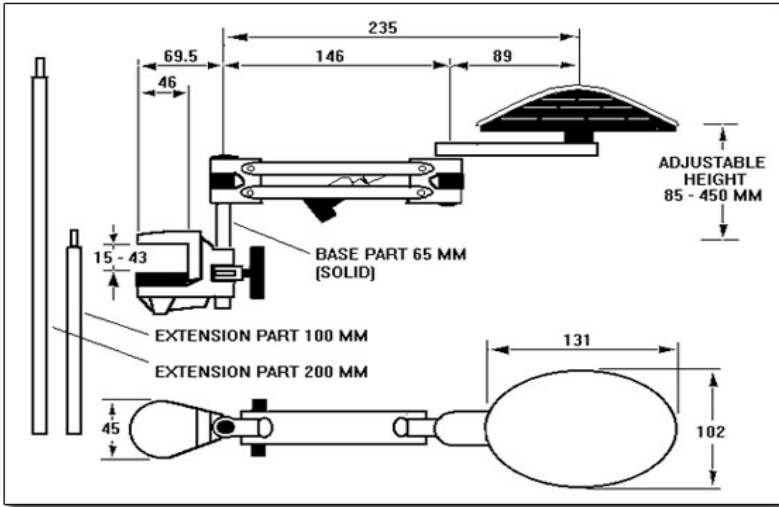

Model #

Product Description

330000

▶ Standard ErgoRest in Grey.
Standard desk Clamp 15-43mm

332020

▶ As above but finished in black.

330100

▶ Standard ErgoRest in Grey.
Large desk Clamp 34-64mm

330113

▶ ErgoRest with longer armrest and
standard armrest pad.
Desk Clamp 34-64mm
Finished in Grey

330016

▶ ErgoRest with longer armrest and
longer armrest pad.
Desk Clamp 15-43mm
Finished in Grey

332020

▶ ErgoRest with longer armrest and
longer armrest pad.
Desk Clamp 34-64mm
Finished in Grey

| Model # | Product Description |
|---------------|--|
| 331000 | ▶ ErgoRest in Grey with vertical extension risers. Standard desk Clamp 15-43mm |
| 331100 | ▶ ErgoRest in Grey with vertical extension risers. Large desk Clamp 34-64mm |
| 331011 | ▶ ErgoRest in Grey with longer armrest pad and vertical extension risers. Standard desk Clamp 15-43mm |
| 331013 | ▶ ErgoRest in Grey with longer armrest and vertical extension risers. Standard desk Clamp 15-43mm |
| 331016 | ▶ ErgoRest in Grey with longer armrest; longer armrest pad and vertical extension risers. Standard desk Clamp 15-43mm |
| 338000 | ▶ ErgoRest in Grey with Electro Static Discharge. Standard desk Clamp 15-43mm |
| 338100 | ▶ ErgoRest in Grey with Electro Static Discharge. Large desk Clamp 34-64mm |
| 338013 | ▶ ErgoRest in Grey with Electro Static Discharge and a longer armrest. Standard desk Clamp 15-43mm |
| 338113 | ▶ ErgoRest in Grey with Electro Static Discharge and a longer armrest and longer armrest pad.. Standard desk Clamp 15-43mm |

Model #

Product Description

339000

▶ ErgoRest in Grey with vertical extension risers and Electro Static Discharge. Standard desk Clamp 15-43mm

339100

▶ ErgoRest in Grey with vertical extension risers and Electro Static Discharge. Large desk Clamp 34-64mm